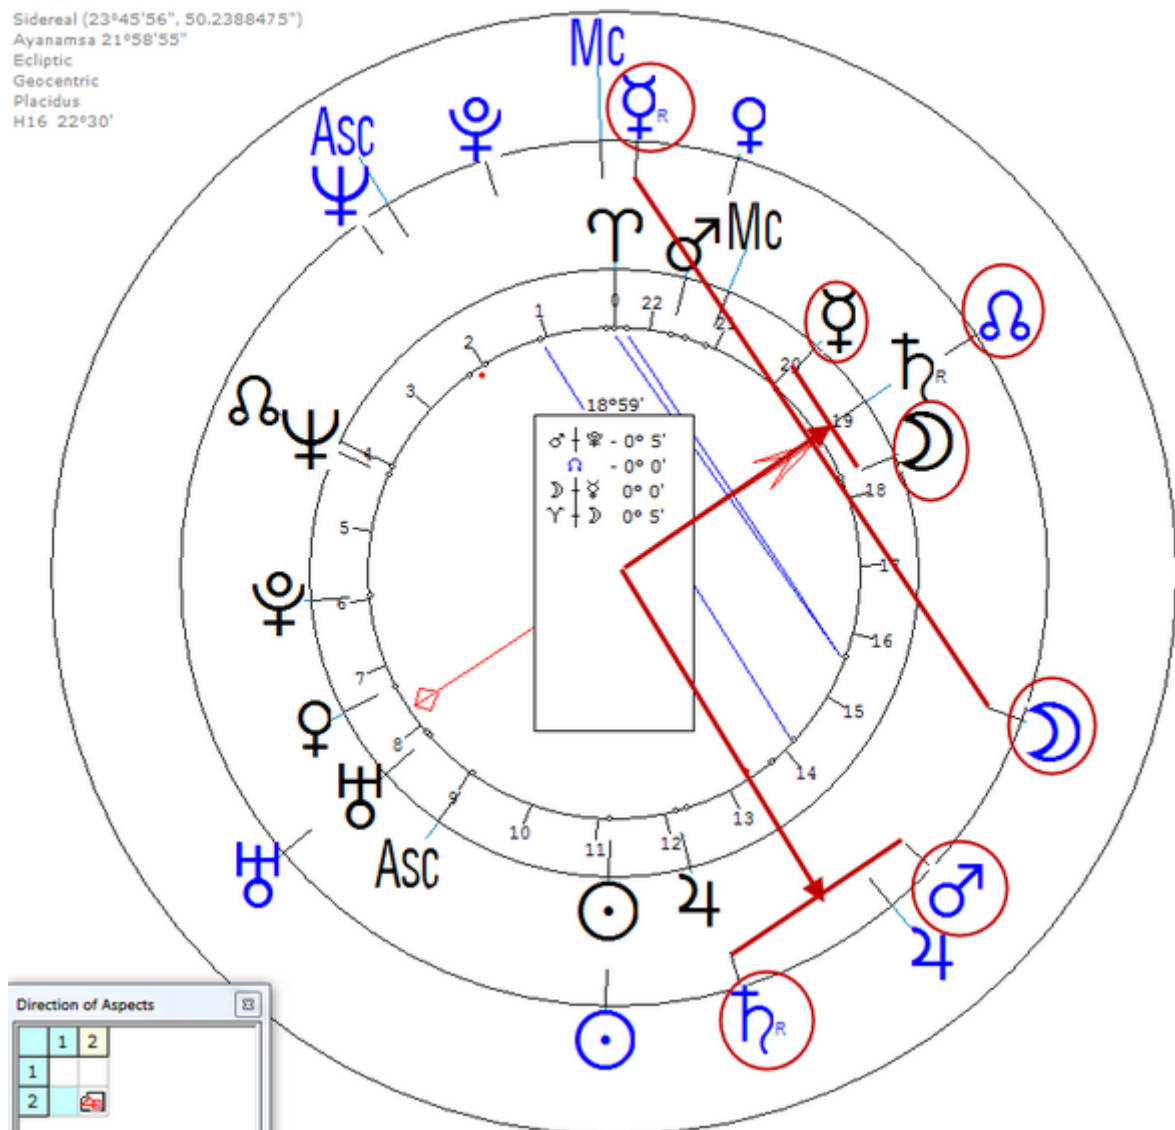

De Clérambault, Gaëtan Gatian

2 July 1872 at 08:00 (= 08:00 AM)Bourges, France, 47n05, 2e24

French psychiatrist and acclaimed painter.

[https://www.astro.com/astro-](https://www.astro.com/astro-databank/De_Cl%C3%A9rambault,_Ga%C3%ABtan_Gatian)

[databank/De_Cl%C3%A9rambault,_Ga%C3%ABtan_Gatian](https://www.astro.com/astro-databank/De_Cl%C3%A9rambault,_Ga%C3%ABtan_Gatian)

He committed suicide by firearm on 17 November 1934 in Malakoff, a commune southwest of Paris.

Solar Return (Harmonic 16)

Solar $\♁/\♃$ = Solar $\♃/\♁$ = Solar $\♁$ = $\♃_n/\♁_n$

De Clérambault, Gaëtan Gatian
2 July 1872 Tue 8:00 (GMT+0:09:36) 47n05 2e24
Bourges, France

Sidereal (23°45'56", 50.2388475°)
Ayanamsa 21°58'55"
Ecliptic
Geocentric
Placidus
H16 22°30'